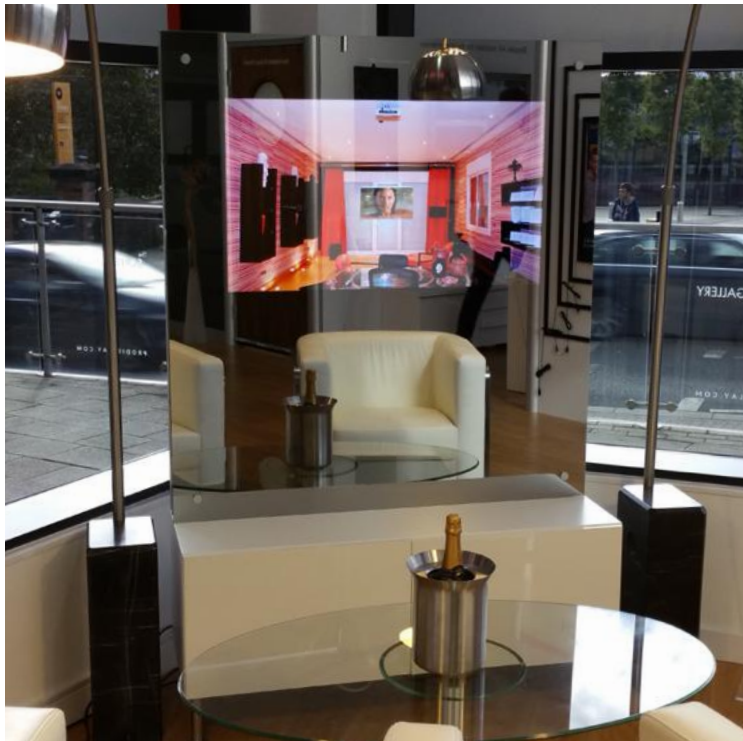

Profile: Flat

Finish: Wood Grain

Wood Type: Pine

The **SCREEN**GALLERY

The Screen Gallery provides you with an opportunity to share in our vision and see some of the innovative technology we have to offer. Here you can experience the visual wonder of Mirrorvision technology yourself. Located directly opposite Wakefield Westgate Train Station, you can access our Screen Gallery easily via car and train from most places in the UK. Refreshments are available for all of our guests and you are welcome to bring along your clients. Visits are by invitation only, so if you would like to see our products in action, please enquire today.